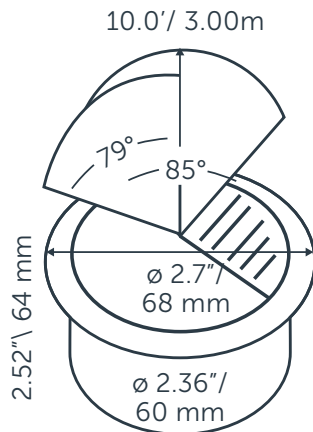

LUNA

GENERAL

LUNA
 Article number: 10104180
 Category: integrated
 Light source: LED
 Color changing: no
 Warranty: 5 years

DIMENSIONS

Length: -
 Width: -
 Height: 64 mm / 2.52"
 Diameter: 60 mm / 2.36"
 Total height: -
 Recess depth: 70 mm / 2.76"

LIGHT SPECIFICATIONS

Color temperature: 3100 K
 CRI (RA): 94
 Luminous intensity: 119.60 Cd
 Light beam 0-180: 79°
 Light beam 90-270: 85°
 Net luminous flux: 220 lumen
 Luminous efficiency: 73 lumenwatt

MATERIAL

Ring Plate: -
 Lens: polycarbonate
 Exterior: polycarbonate
 Easy Lock included: yes
 Installation hardware included: yes

AVAILABLE PRODUCT COLORS

-

AVAILABLE ACCESSORIES

RING 68 Black: [10702380](#)
 RING 68 Pearl Grey: [10702382](#)
 RING 68 Stainless Steel: [10702381](#)

PROTECTION RATING

IP : 67

Distance		Light circle 0-180°		Light circle 90-270°		Illuminance
[m]	[ft]	[m]	[ft]	[m]	[ft]	[lux]
1.00	3.28	1.65	5.41	1.83	6.01	119.60
2.00	6.56	3.30	10.82	3.67	12.03	29.90
3.00	9.84	4.95	16.23	5.50	18.04	13.29
4.00	13.12	6.59	21.64	7.33	24.05	7.48
5.00	16.40	8.24	27.05	9.16	30.06	4.78
6.00	19.69	9.89	32.45	11.00	36.08	3.32
0.304	1.00	0.50	1.64	0.56	1.83	1294.15