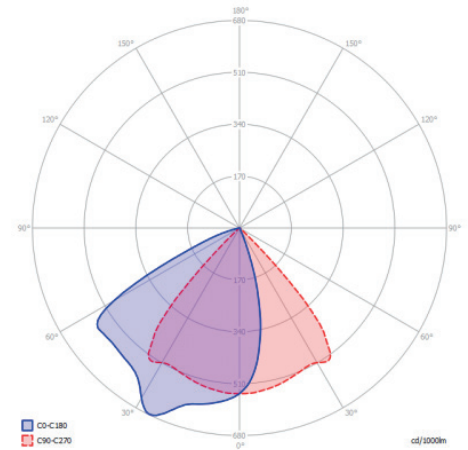

LIGHT SPECIFICATIONS

Color temperature: 3100 K
 CRI (RA): 94
 Luminous intensity: 119.60 Cd
 Light beam 0-180: 79°
 Light beam 90-270: 85°
 Net luminous flux: 220 lumen
 Luminous efficiency: 73 lumenwatt

PROTECTION RATING

IP : 67

Distance		Light circle 0-180°		Light circle 90-270°		Illuminance
[m]	[ft]	[m]	[ft]	[m]	[ft]	[lux]
1.00	3.28	1.65	5.41	1.83	6.01	119.60
2.00	6.56	3.30	10.82	3.67	12.03	29.90
3.00	9.84	4.95	16.23	5.50	18.04	13.29
4.00	13.12	6.59	21.64	7.33	24.05	7.48
5.00	16.40	8.24	27.05	9.16	30.06	4.78
6.00	19.69	9.89	32.45	11.00	36.08	3.32
0.304	1.00	0.50	1.64	0.56	1.83	1294.15